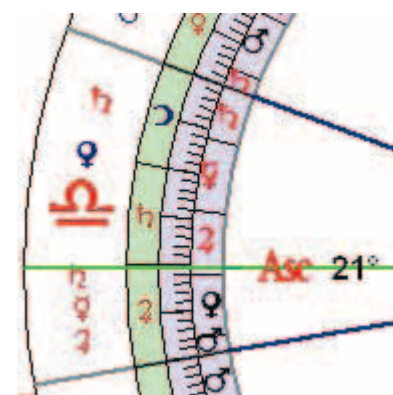

The Heliacal Phases of the planets-those occurring +-7 days within Birth are seen on the chart written above the planets concerned. There is also a separate panel where much more detailed info is given.

The Part of Fortune is computed as acc.to Ptolemy or the Arabs. The charts of the syzygies are also computed.

The invisible planets are again seen on the screen as grey. (we can disable this) In the chart of Hitler, Mars and Mercury are invisible. They are grey and there is a grey cross by their side.

Ability to switch between 3 systems of bounds.

We can opt to see all rulers on the chart: rulers of sign, exaltation, trigon, bounds and face.

Ability to hide and show planets and points

Ability to show the coordinates of the planets as whole degrees or with degrees and minutes.

Computes the planets in Hays and shows them on the screen (if we choose so)

Shows the ruler of the Day or the Night of the Birth and the planetary Hour and gives also the birthdate in the Babylonian calendar and the Phase of the Moon at time of the Birth.